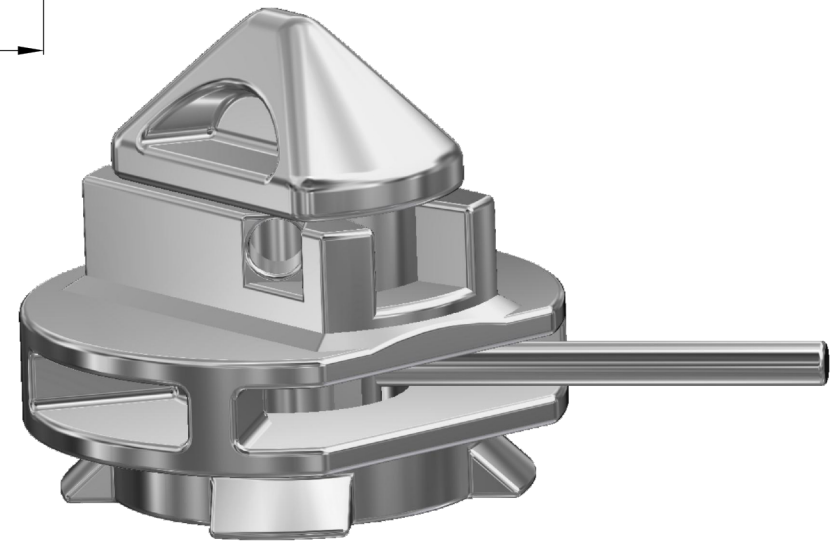

LOADS		SHEAR[kN]	TENSION[kN]
BREAKING LOAD	BL	420	500
PROOF LOAD	PL	263	313
SAFE WORKING LOAD	SWL	210	250

TOTAL WEIGHT: 5,7 kg

BREECH BASE TWISTLOCK

BF-66-L

NAVACQS SEAL SUPPLIERS GMBH

Friedrichstraße 191  
10117 Berlin  
Deutschland