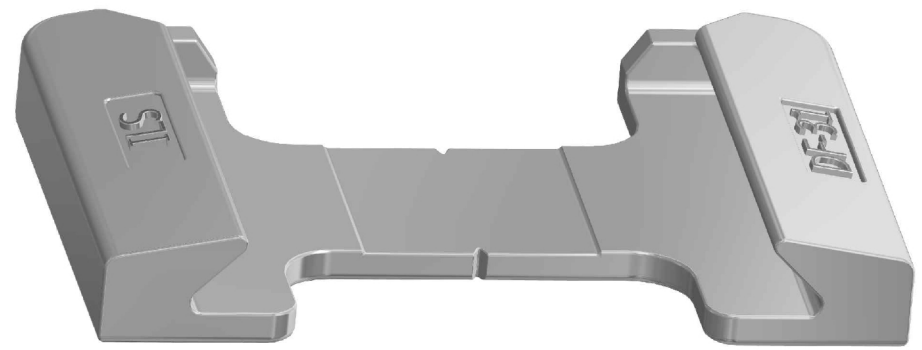

LOADS		TENSION [kN]	SHEAR [kN]
BREAKING LOAD	BL	500	420
PROOF LOAD	PL	313	263
SAFE WORKING LOAD	SWL	250	210

TOTAL WEIGHT: 3,7 kg

SINGLE DOVETAIL SOCKET 45° DF-31

NAVACQS SEAL SUPPLIERS GMBH

Friedrichstraße 191  
10117 Berlin  
Deutschland