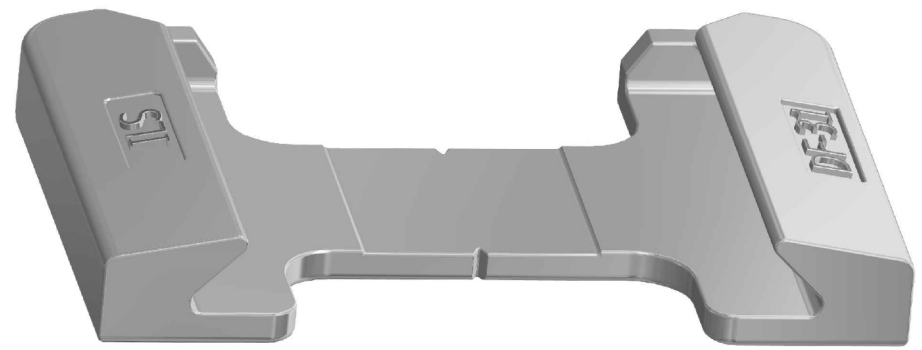

LOADS		TENSION [kN]	SHEAR [kN]
BREAKING LOAD	BL	500	420
PROOF LOAD	PL	313	263
SAFE WORKING LOAD	SWL	250	210

TOTAL WEIGHT: 3,7 kg

SINGLE DOVETAIL SOCKET 45° DF-31

NAVACQS SEAL SUPPLIERS

Albert Plesmanweg 107 A
3088 GC Rotterdam
Die Niederlande